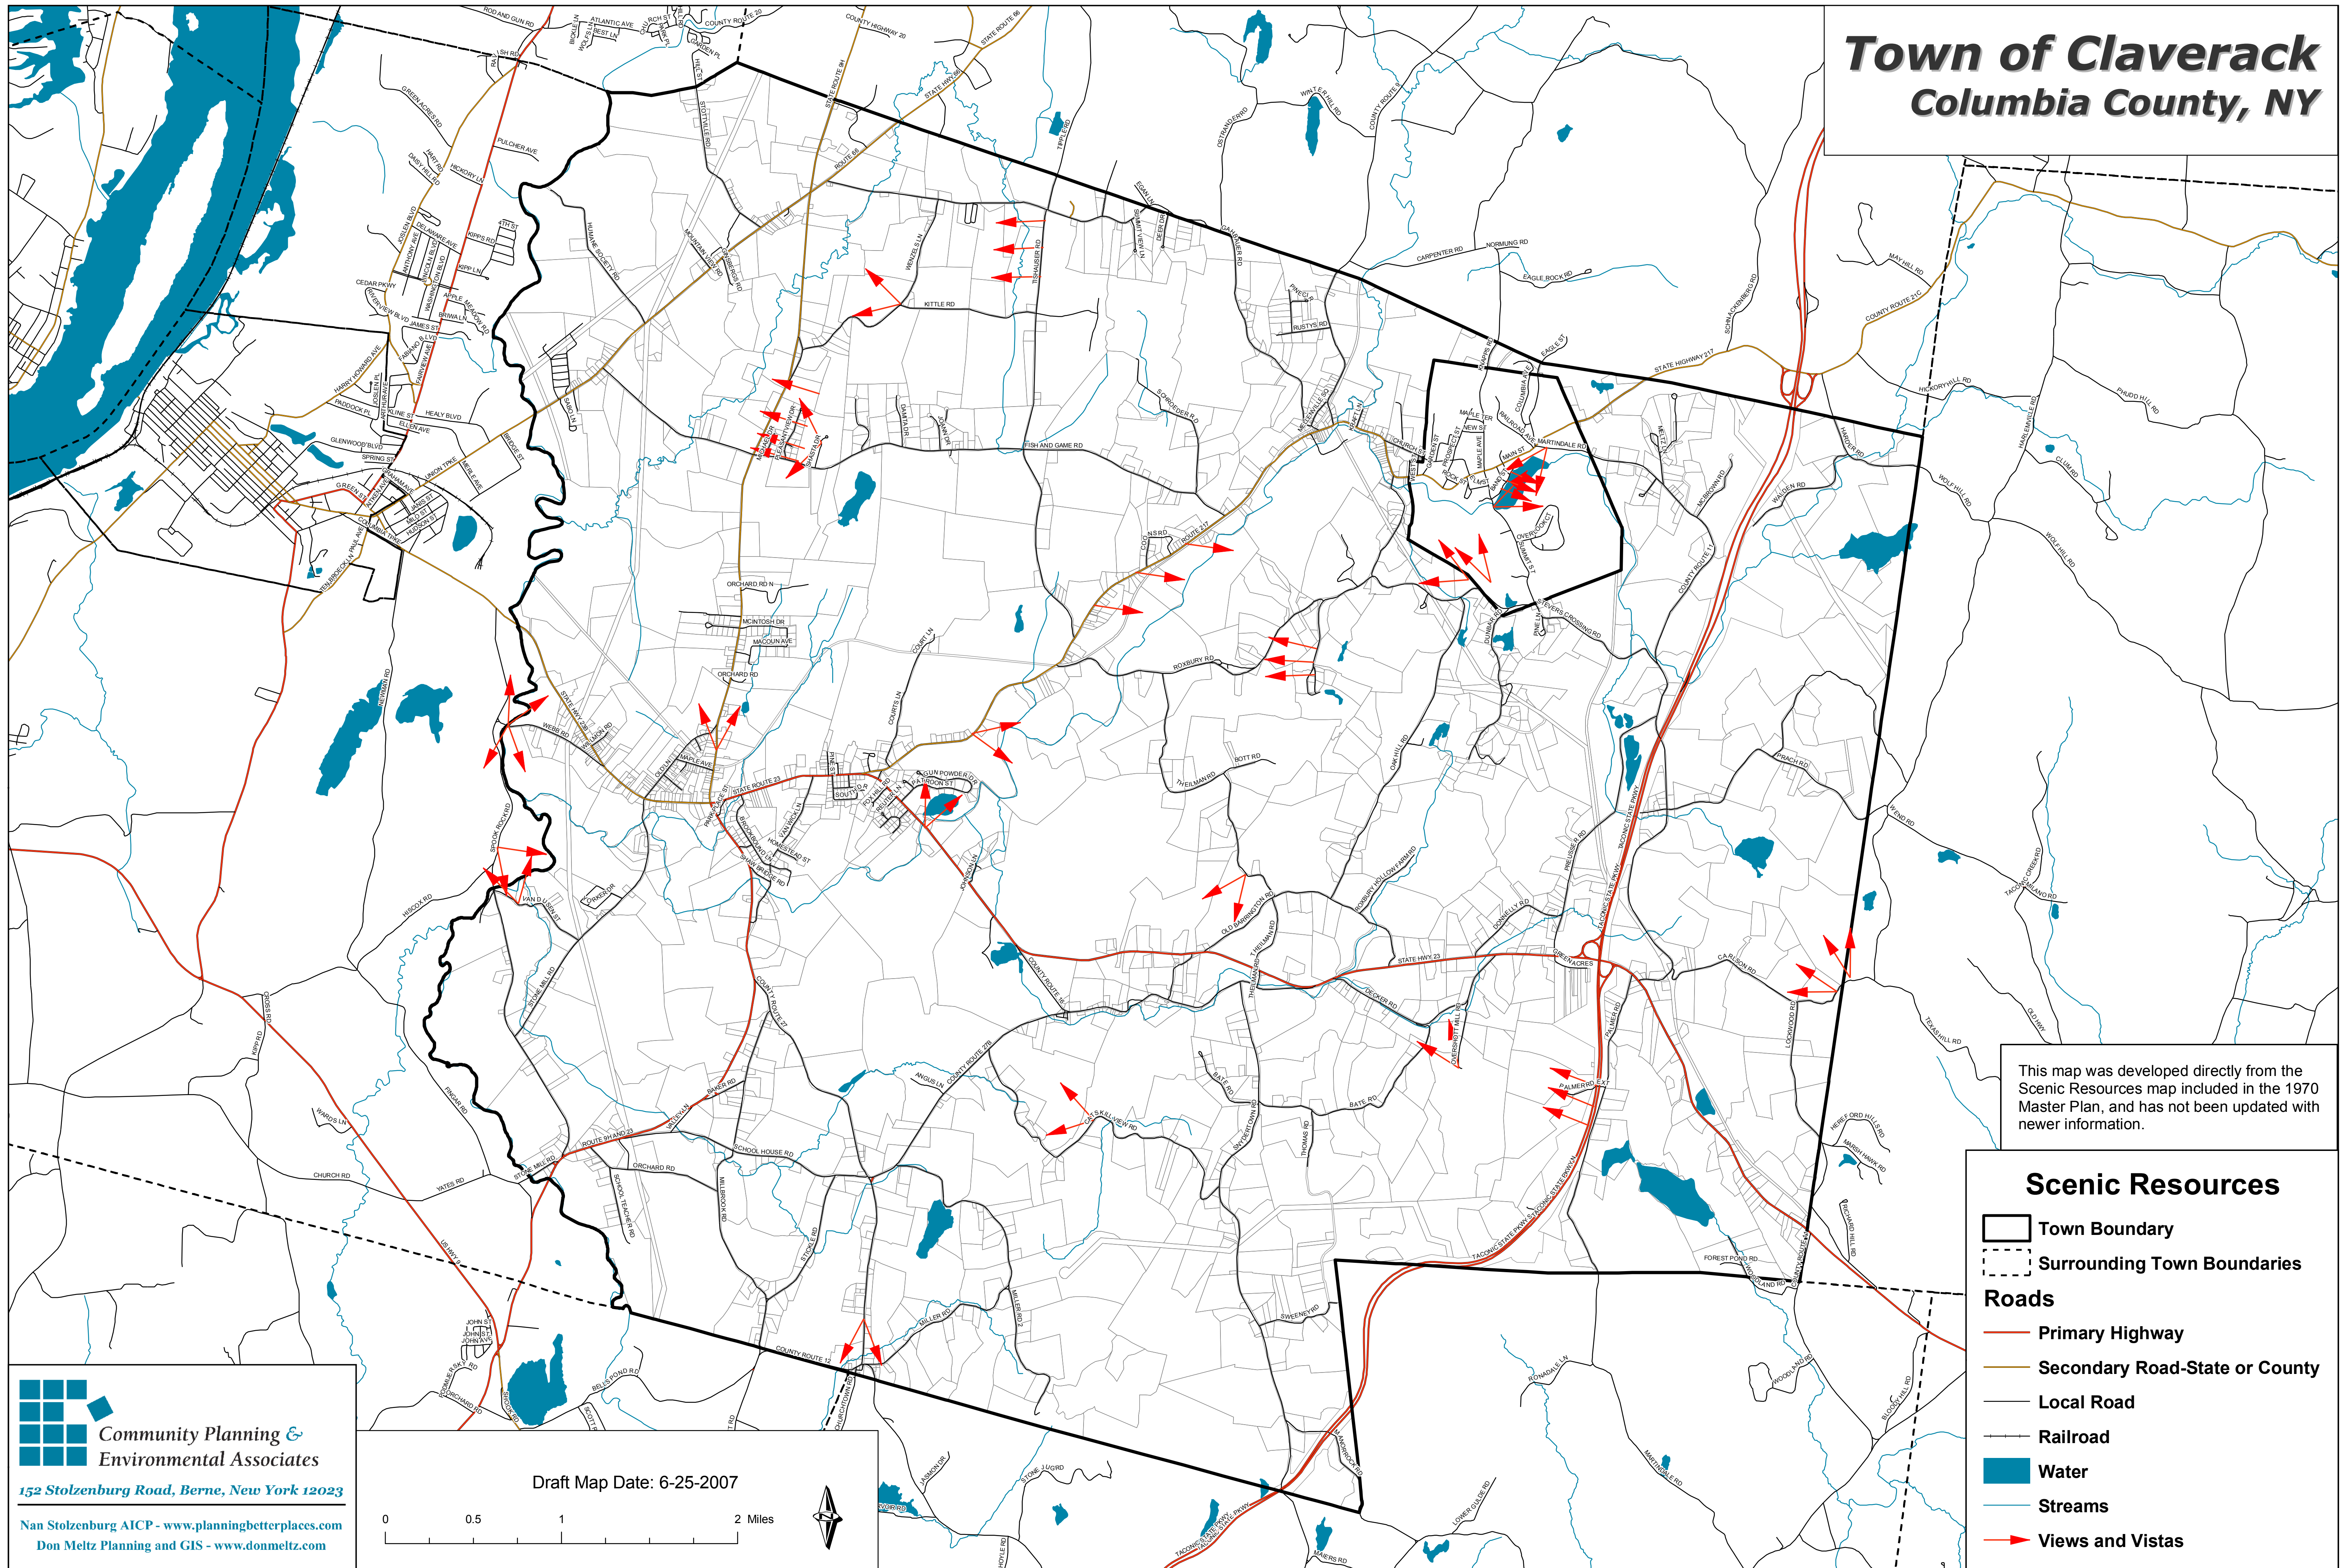

Town of Claverack Columbia County, NY

This map was developed directly from the Scenic Resources map included in the 1970 Master Plan, and has not been updated with newer information.

Scenic Resources

- Town Boundary
- Surrounding Town Boundaries
- Roads**
- Primary Highway
- Secondary Road-State or County
- Local Road
- Railroad
- Water
- Streams
- ➔ Views and Vistas

**Community Planning &
Environmental Associates**
152 Stolzenburg Road, Berne, New York 12023
Nan Stolzenburg AICP - www.planningbetterplaces.com
Don Meltz Planning and GIS - www.donmeltz.com

Draft Map Date: 6-25-2007