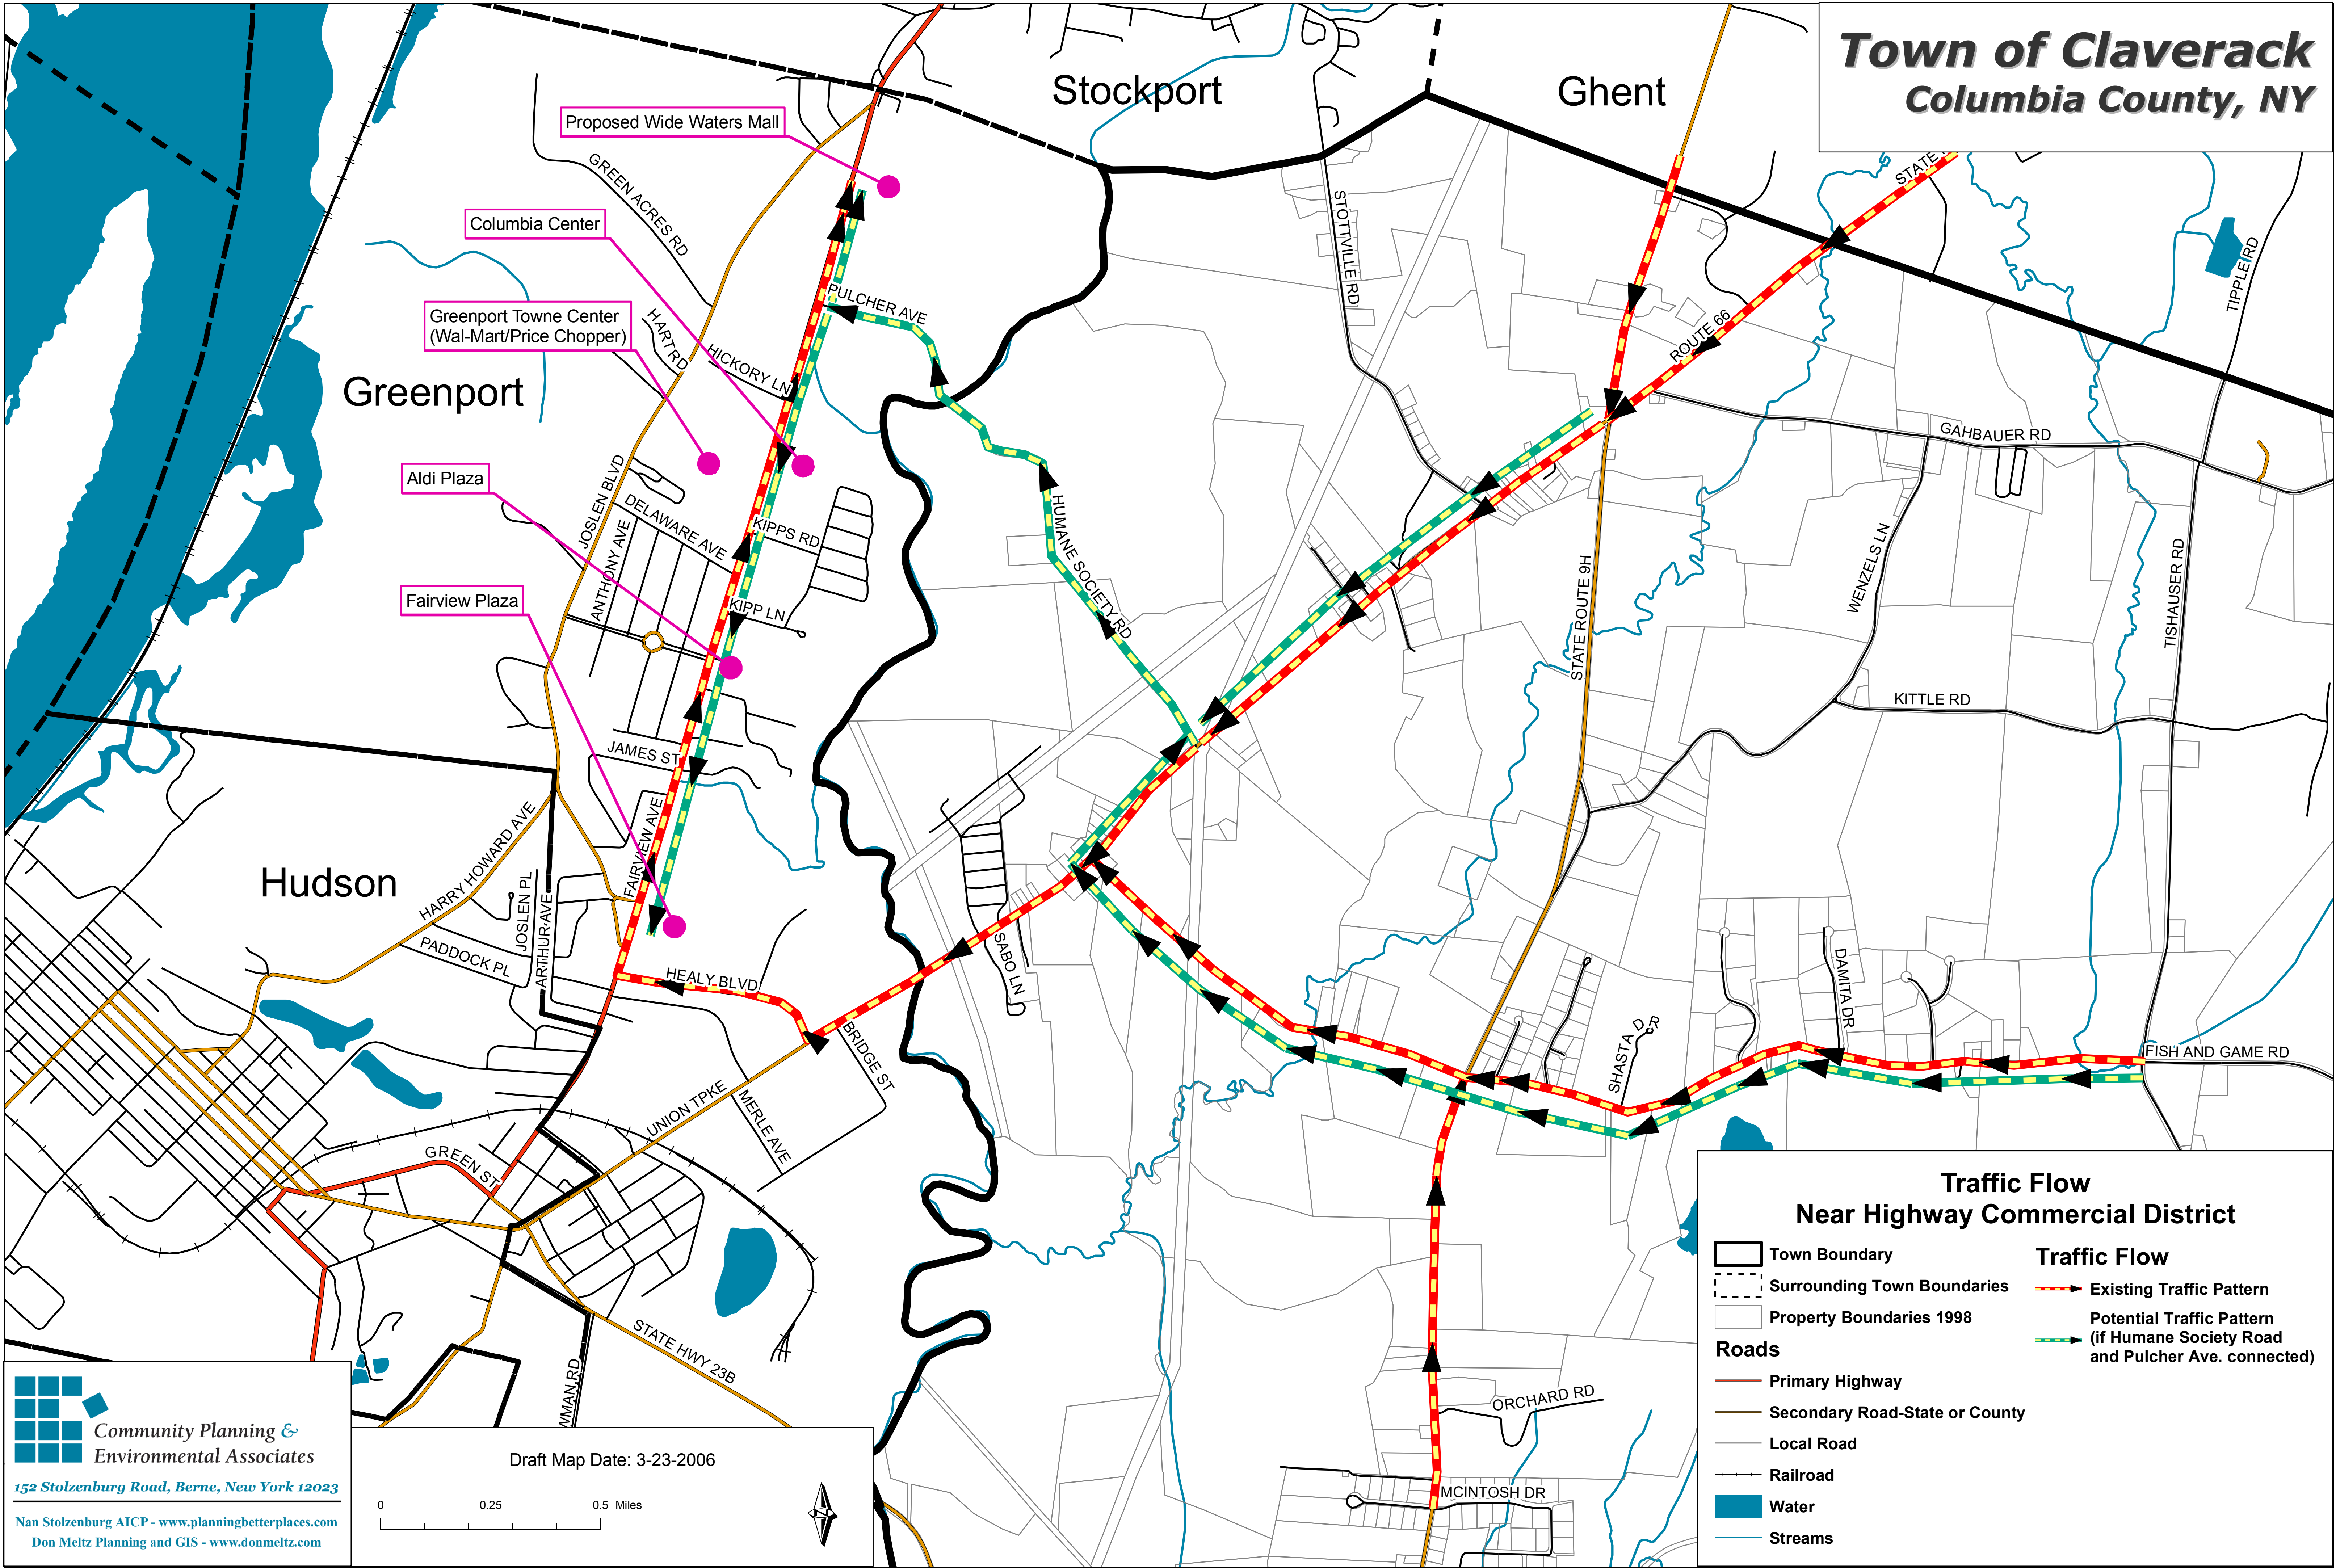

Town of Claverack Columbia County, NY

Greenport

Stockport

Ghent

Hudson

Community Planning & Environmental Associates
152 Stolzenburg Road, Berne, New York 12023
Nan Stolzenburg AICP - www.planningbetterplaces.com
Don Meltz Planning and GIS - www.donmeltz.com

Traffic Flow Near Highway Commercial District

Town Boundary	Existing Traffic Pattern
Surrounding Town Boundaries	Potential Traffic Pattern (if Humane Society Road and Pulcher Ave. connected)
Property Boundaries 1998	
Roads	
Primary Highway	
Secondary Road-State or County	
Local Road	
Railroad	
Water	
Streams	