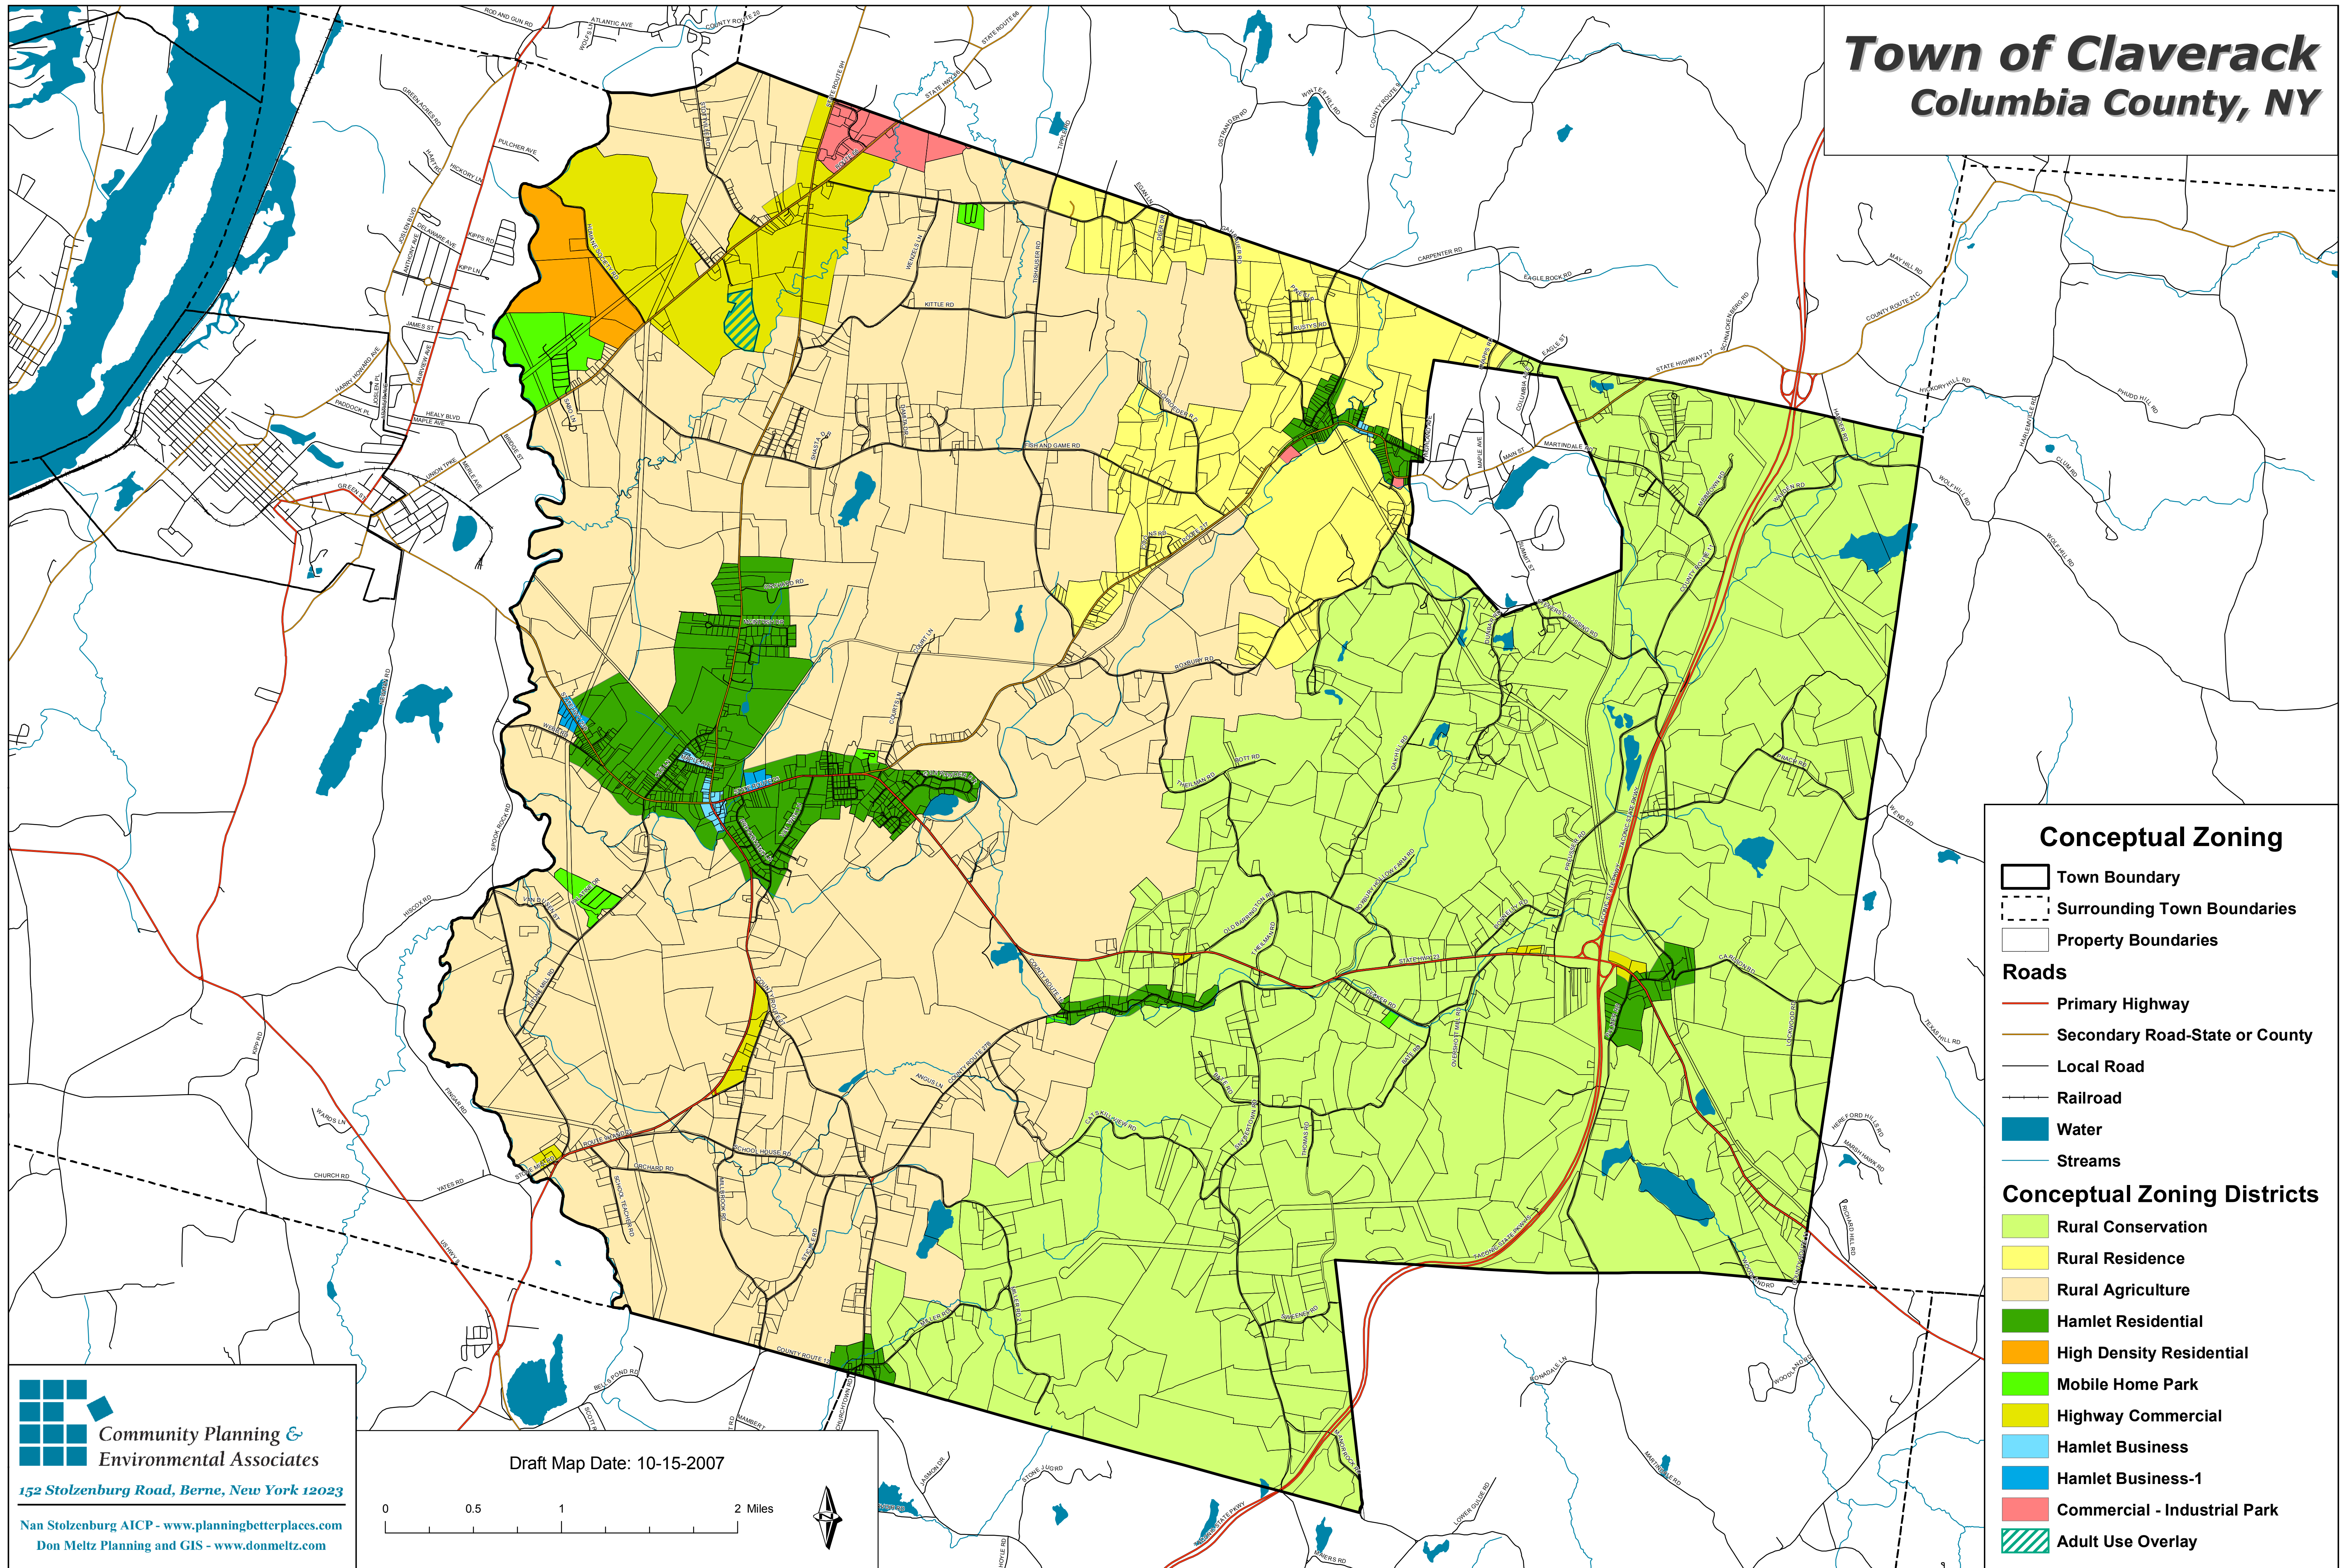

Town of Claverack Columbia County, NY

- Conceptual Zoning**
- Town Boundary
 - Surrounding Town Boundaries
 - Property Boundaries
- Roads**
- Primary Highway
 - Secondary Road-State or County
 - Local Road
 - Railroad
 - Water
 - Streams
- Conceptual Zoning Districts**
- Rural Conservation
 - Rural Residence
 - Rural Agriculture
 - Hamlet Residential
 - High Density Residential
 - Mobile Home Park
 - Highway Commercial
 - Hamlet Business
 - Hamlet Business-1
 - Commercial - Industrial Park
 - Adult Use Overlay