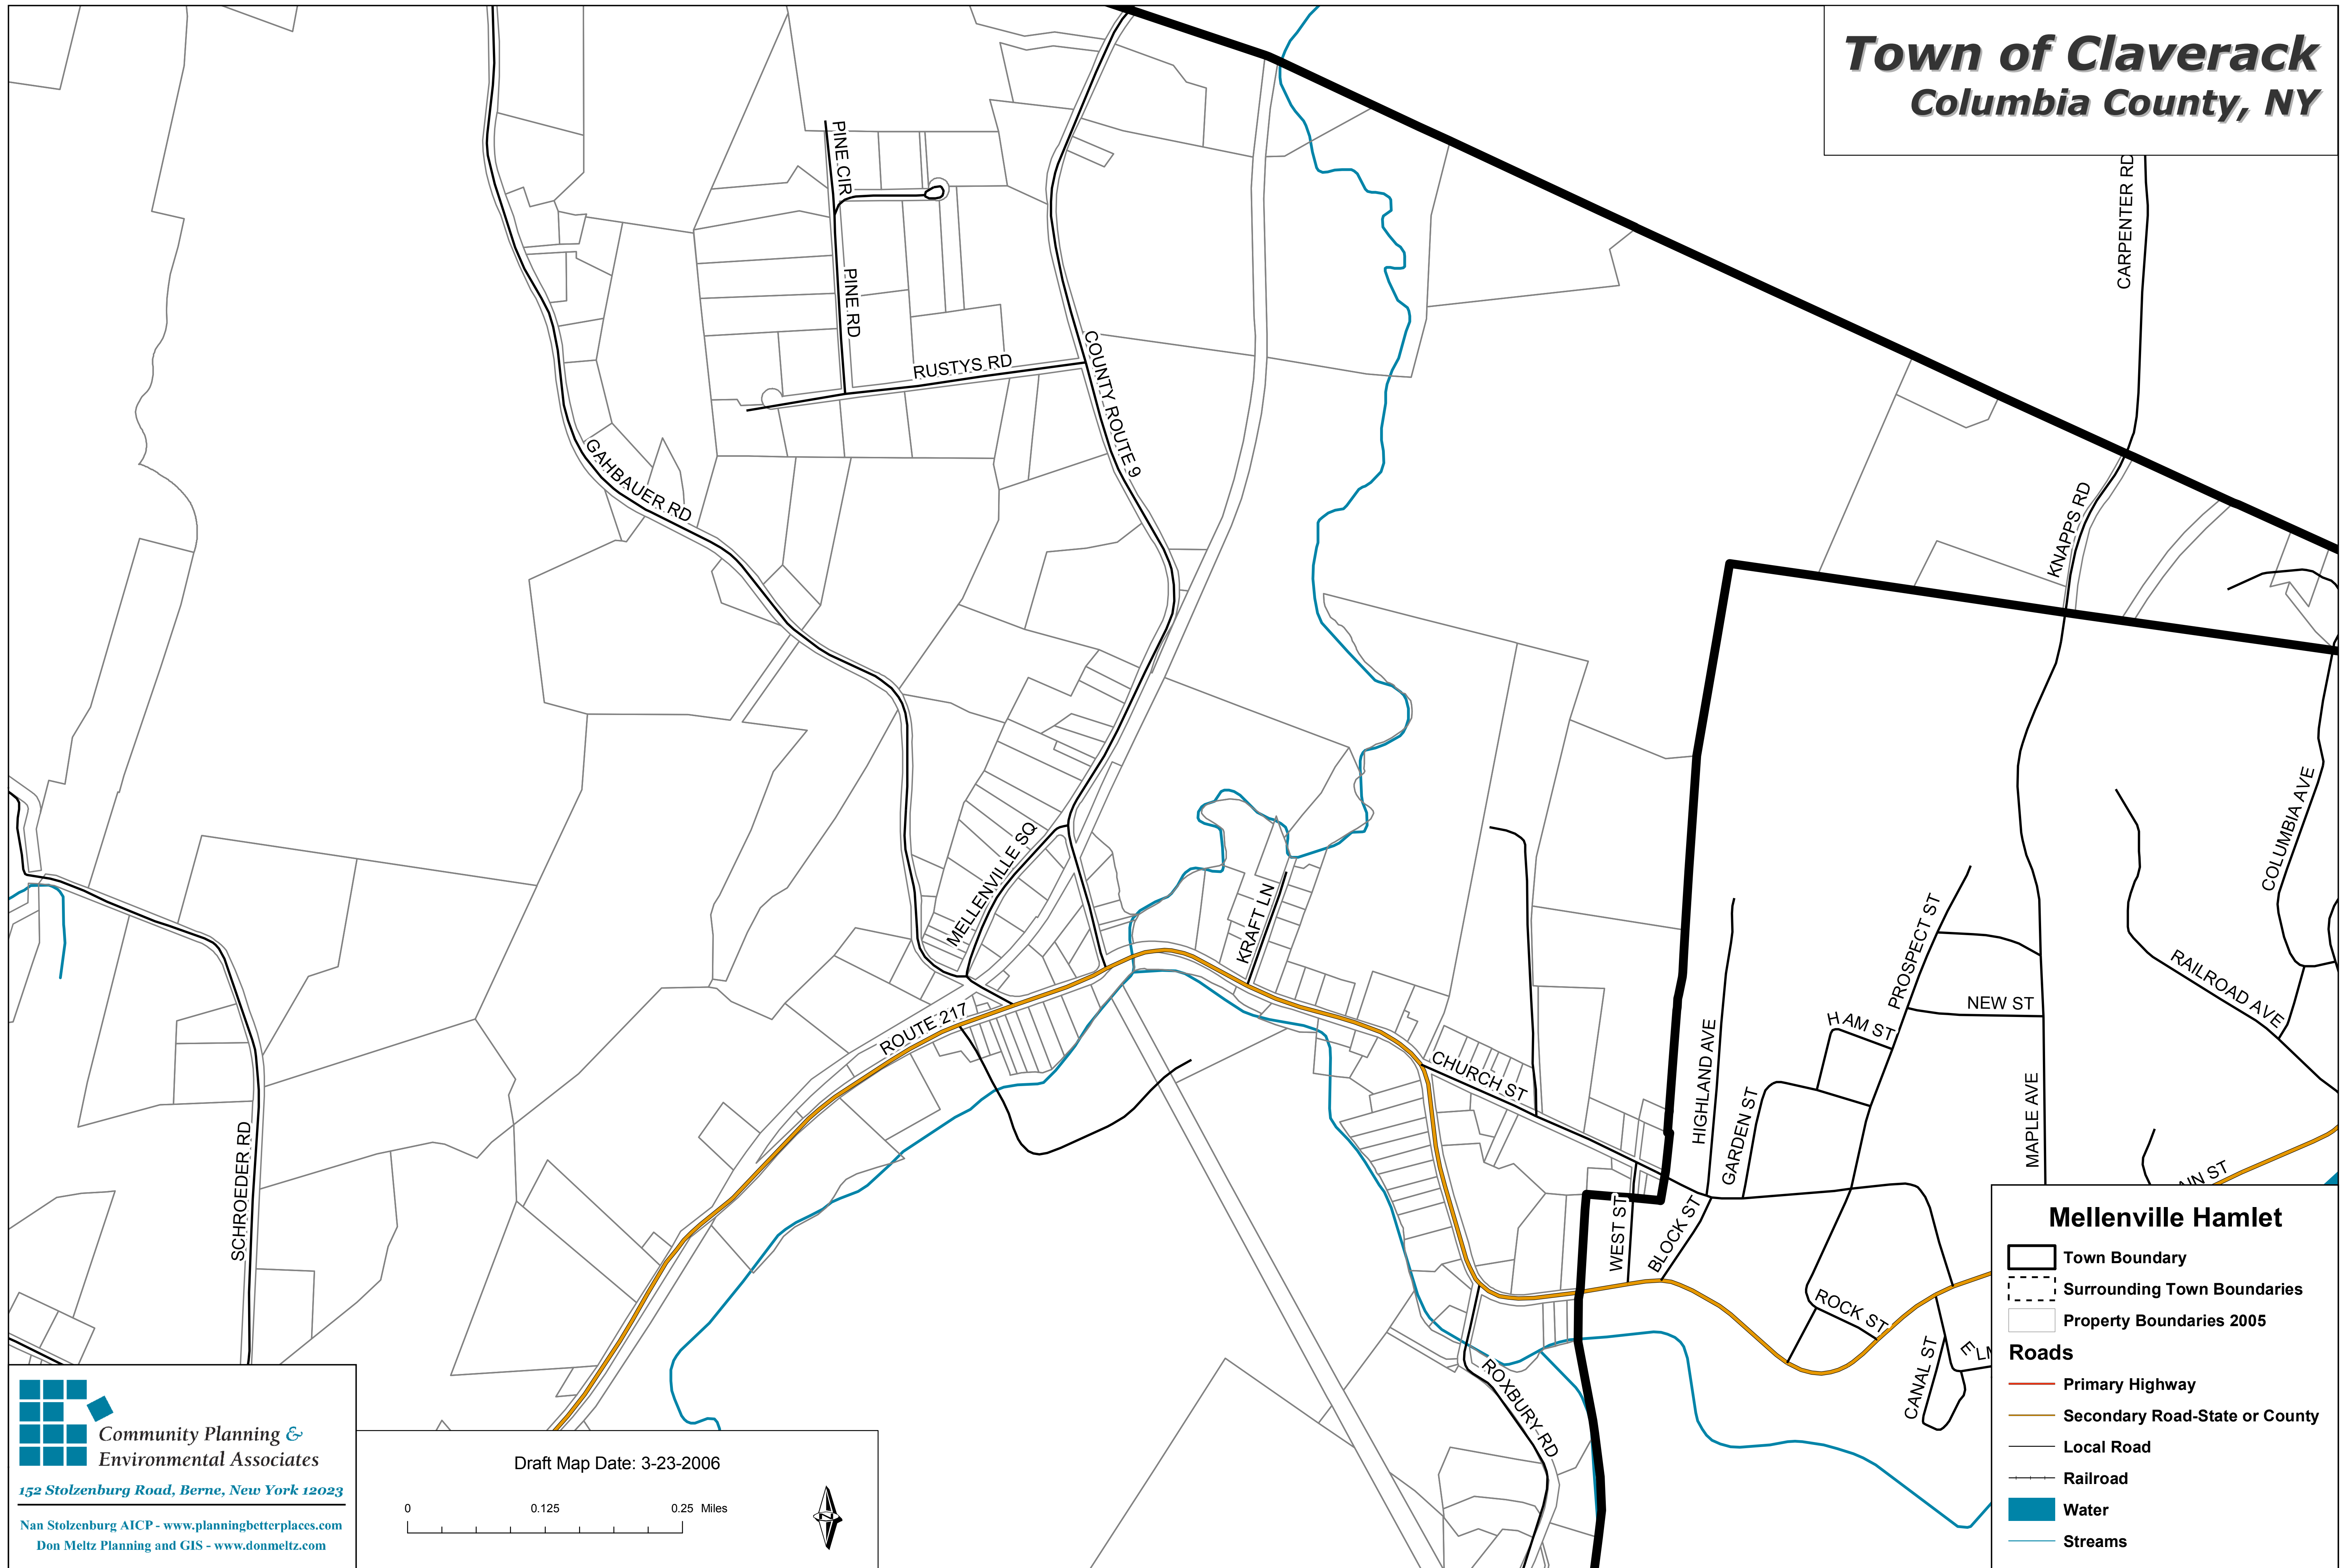

# Town of Claverack Columbia County, NY

**Mellenville Hamlet**

- Town Boundary
- Surrounding Town Boundaries
- Property Boundaries 2005

**Roads**

- Primary Highway
- Secondary Road-State or County
- Local Road
- Railroad

Draft Map Date: 3-23-2006

0 0.125 0.25 Miles