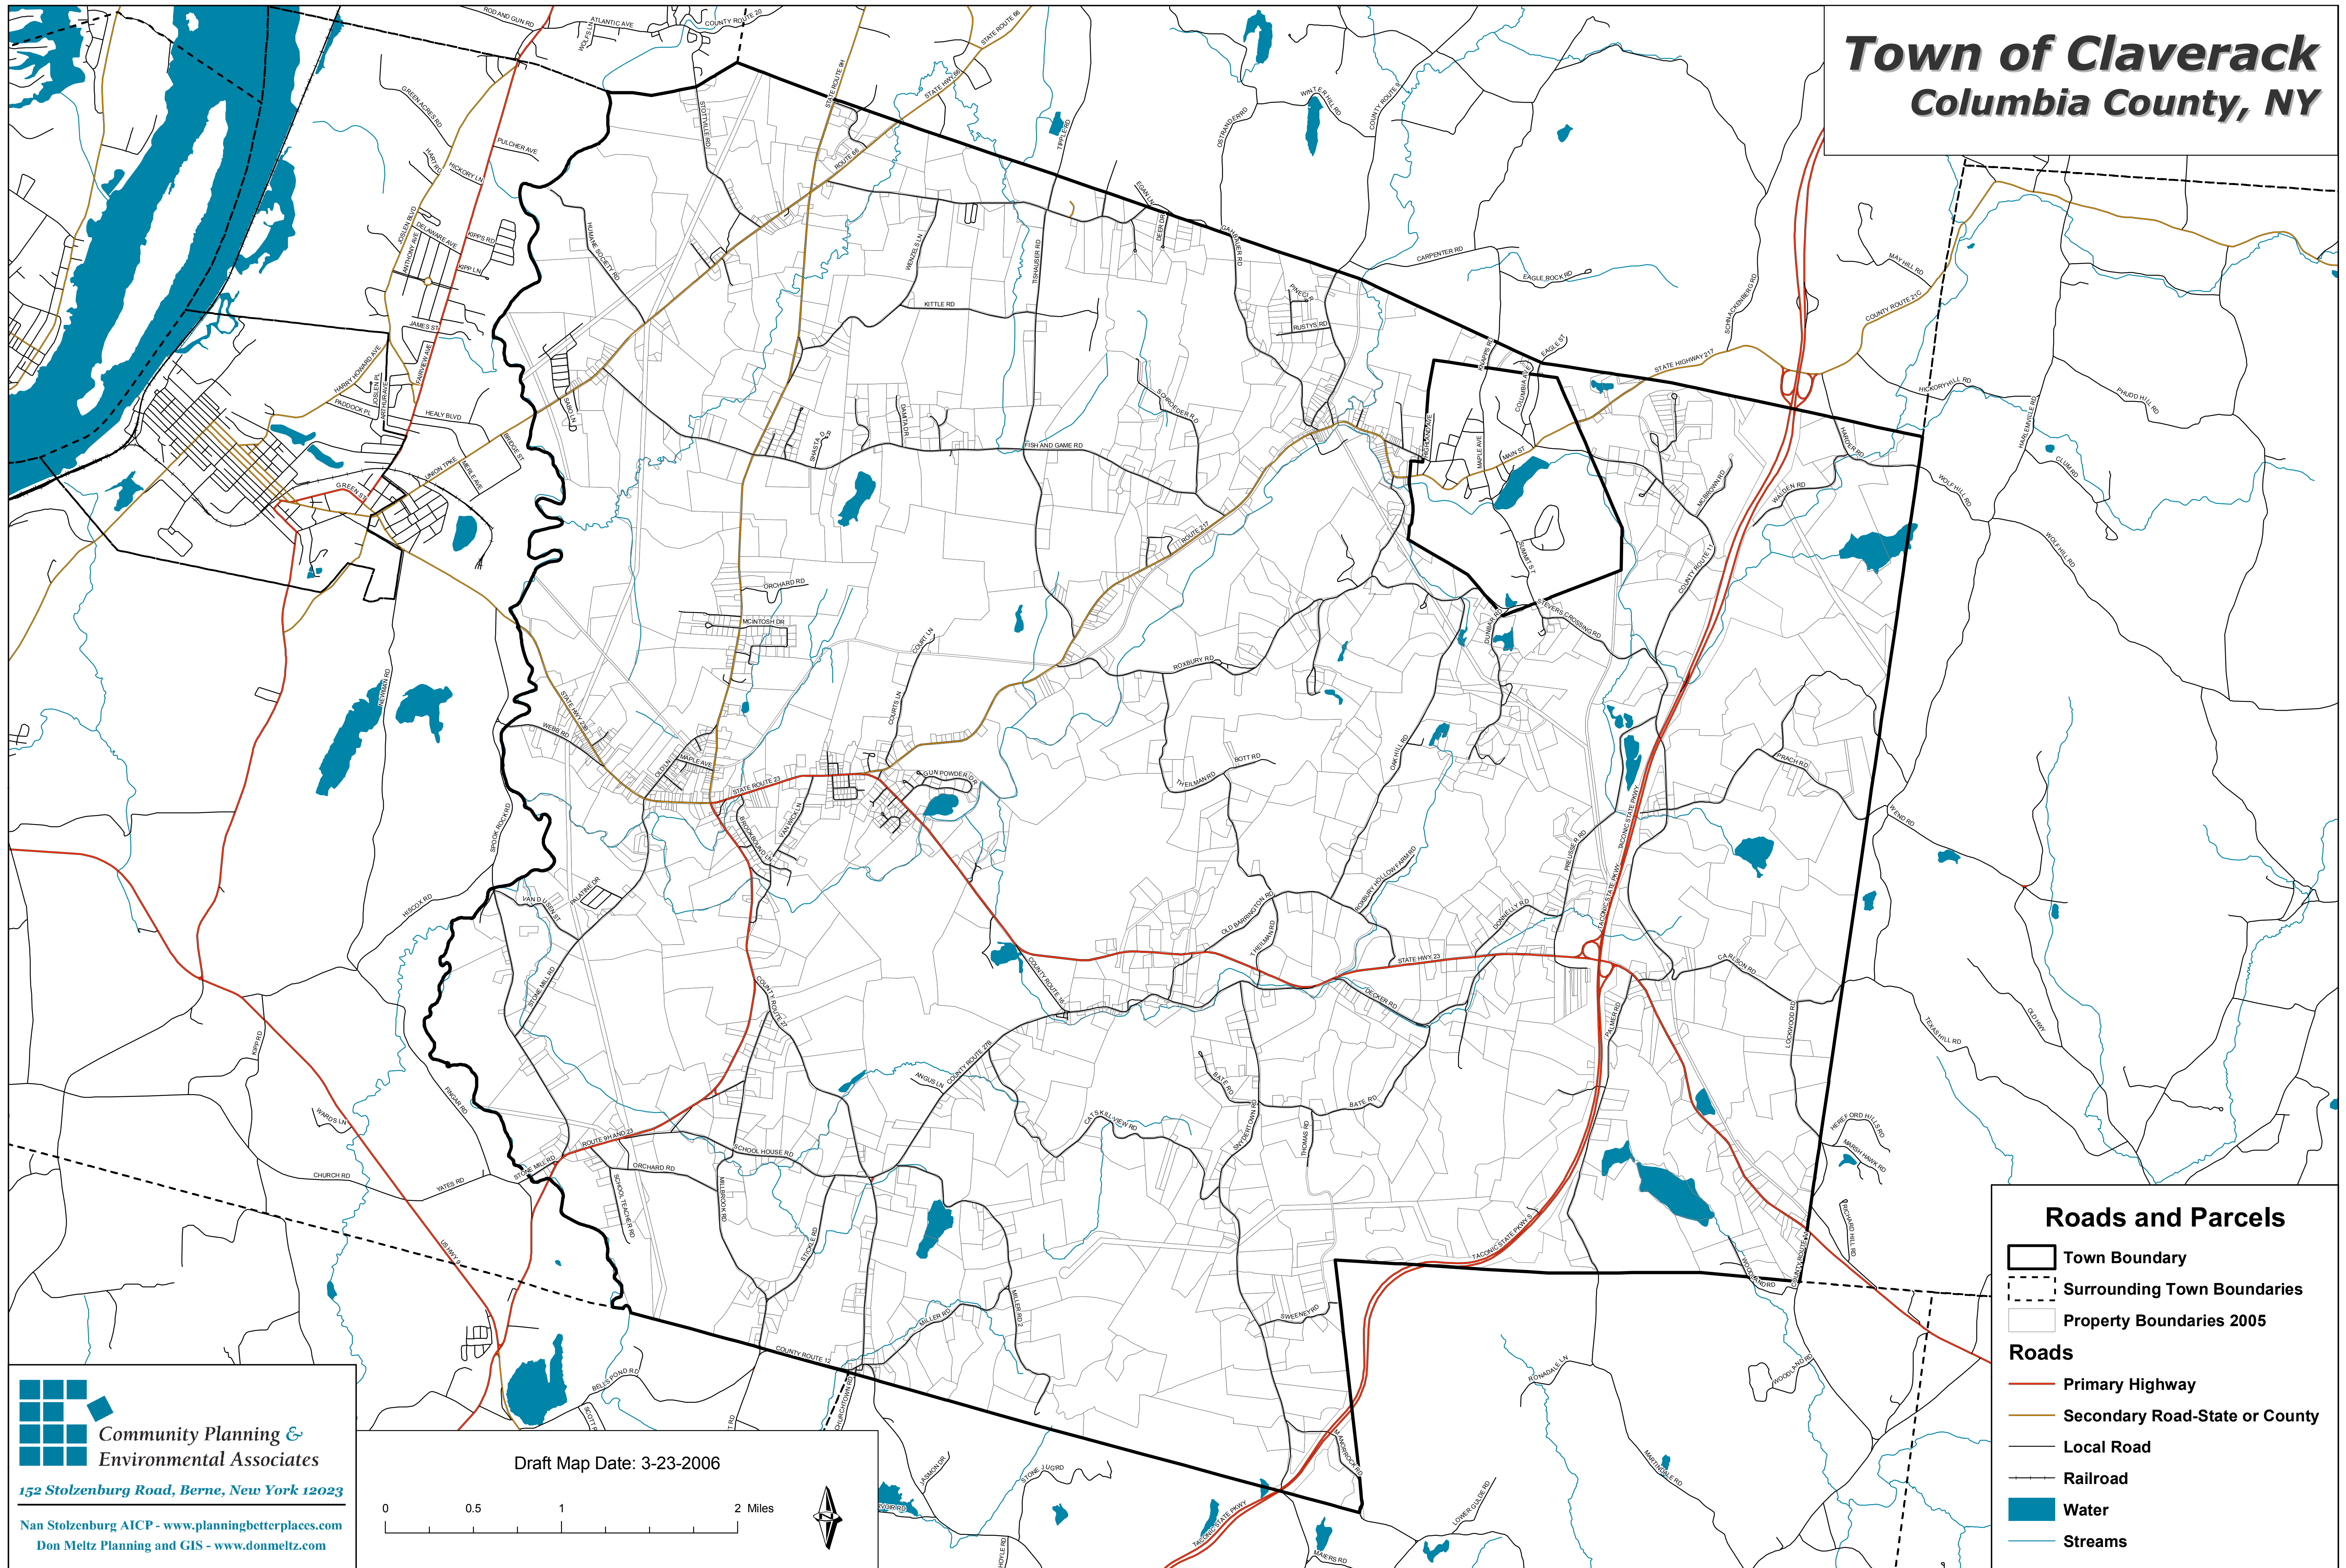

Town of Claverack Columbia County, NY

Roads and Parcels

- Town Boundary
- Surrounding Town Boundaries
- Property Boundaries 2005
- Roads**
- Primary Highway
- Secondary Road-State or County
- Local Road
- Railroad
- Water
- Streams

0 0.5 1 2 Miles