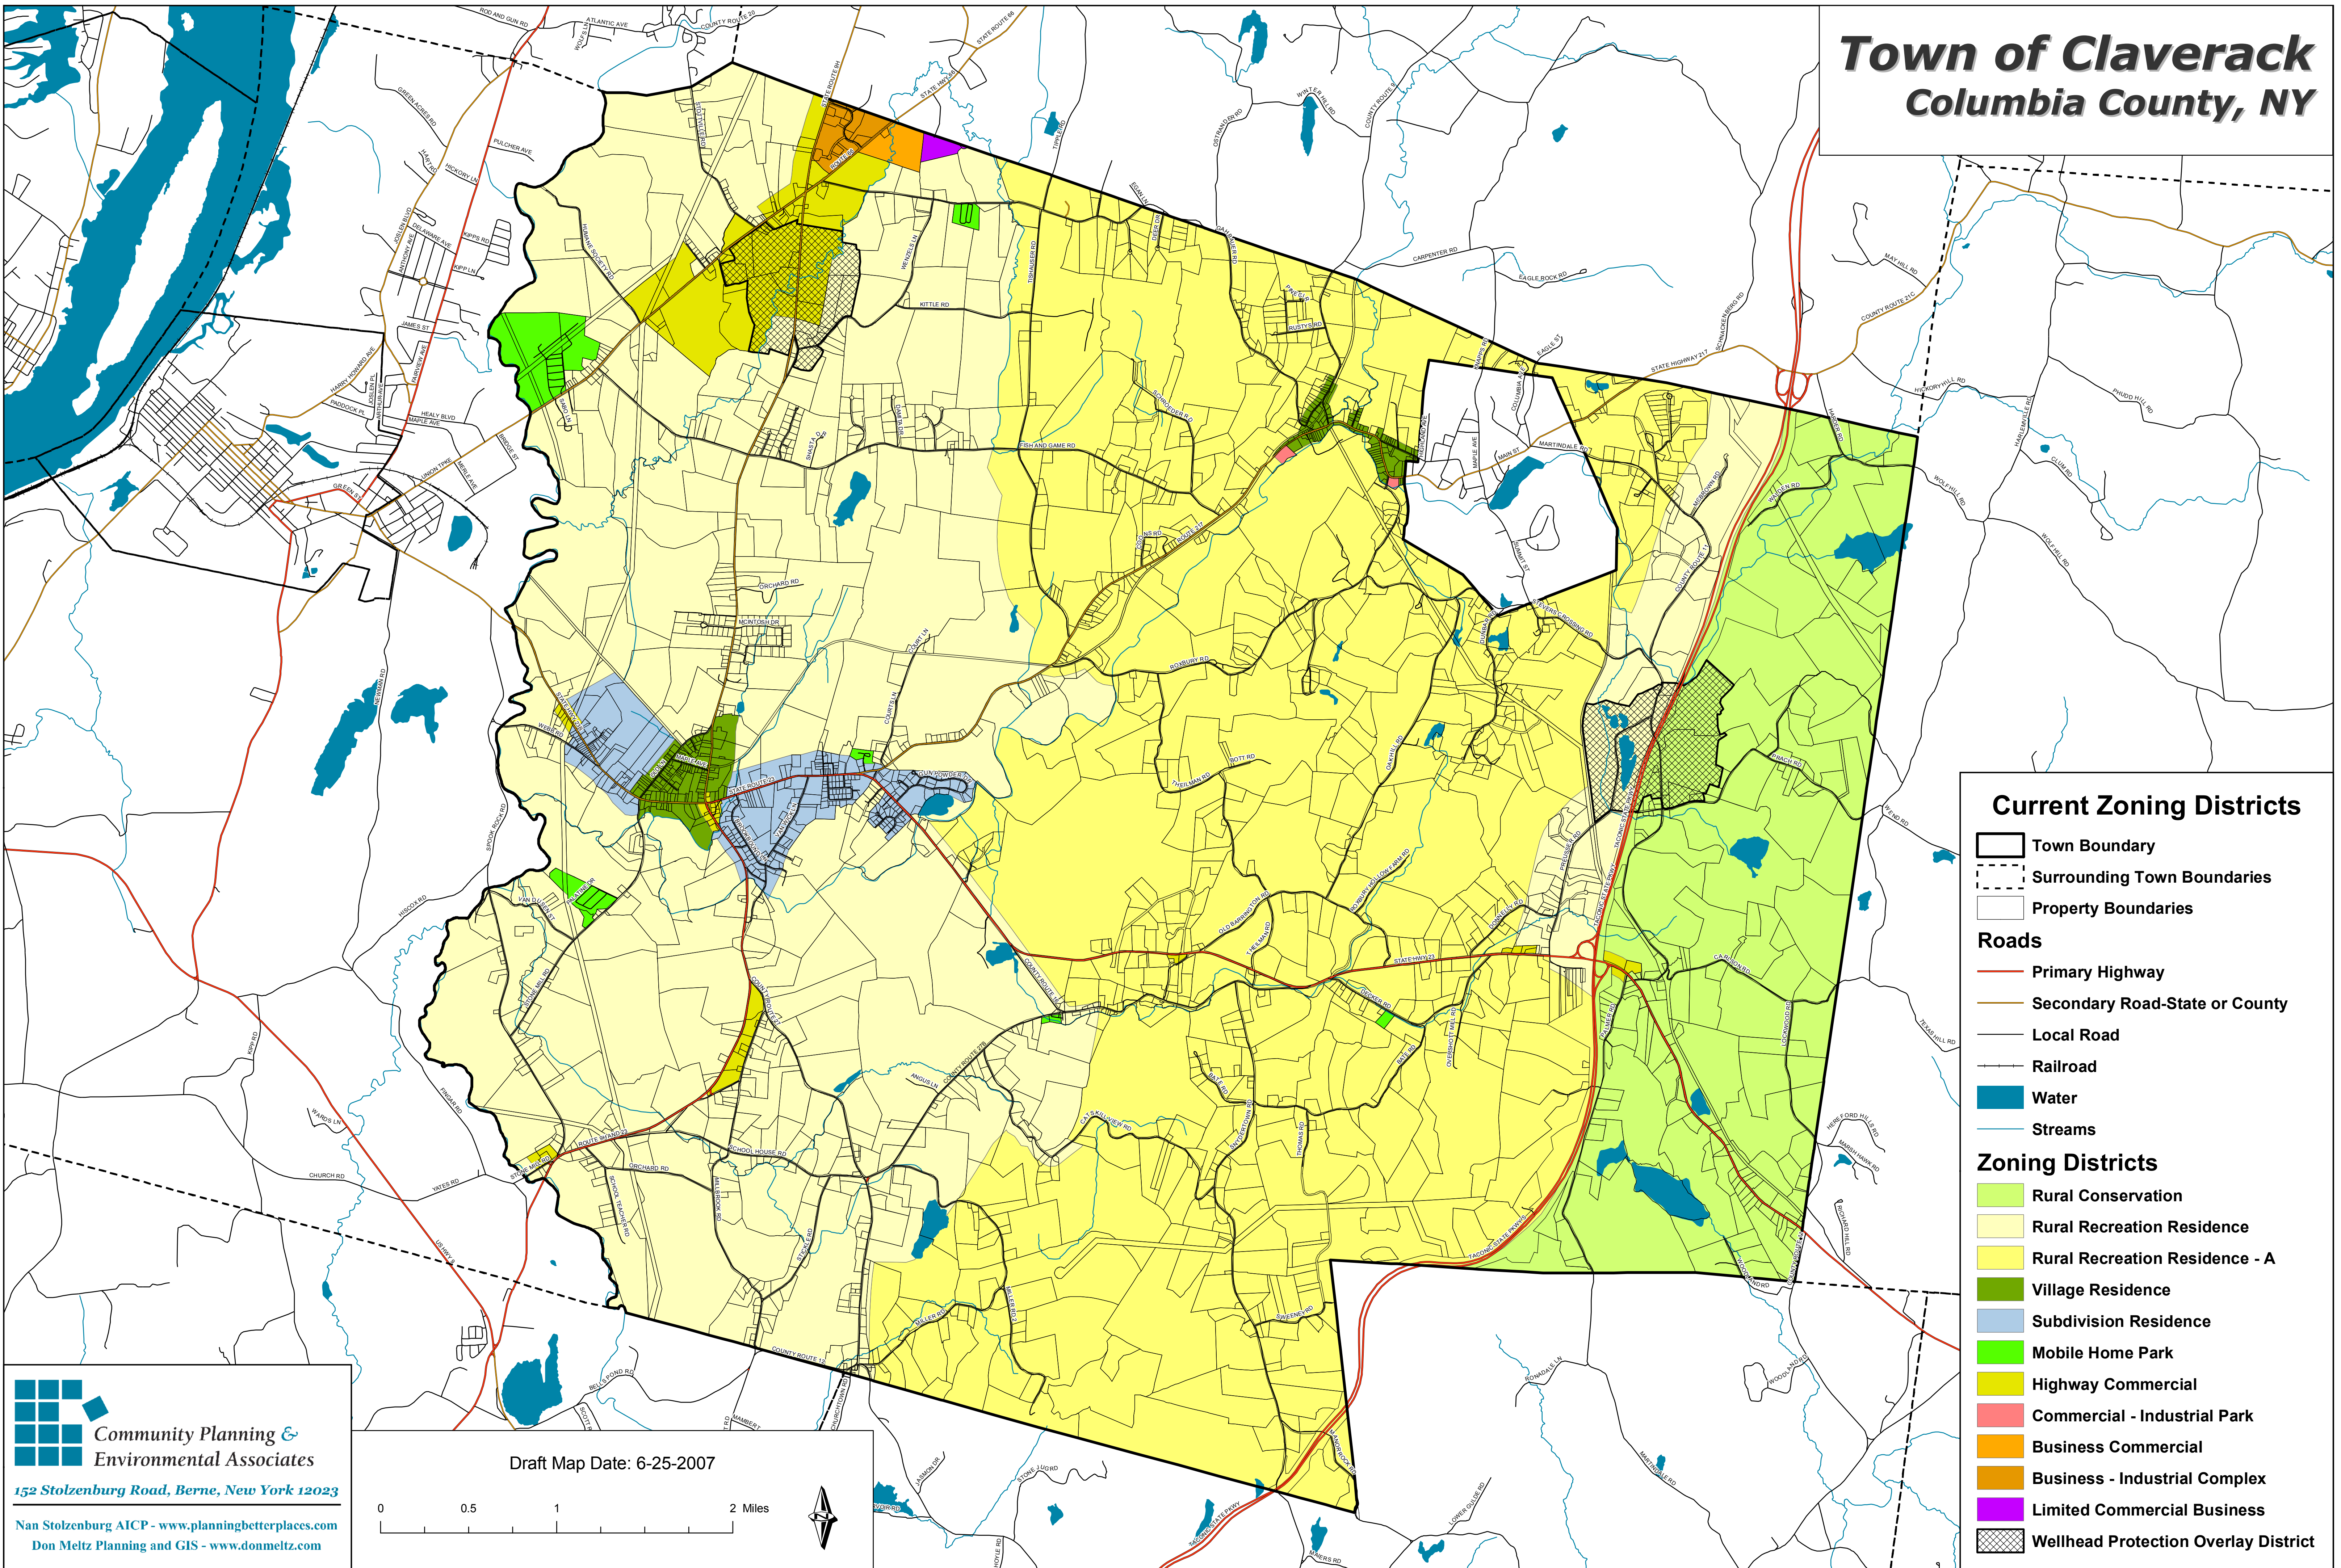

# Town of Claverack Columbia County, NY

- Current Zoning Districts**
- Town Boundary
  - Surrounding Town Boundaries
  - Property Boundaries
- Roads**
- Primary Highway
  - Secondary Road-State or County
  - Local Road
  - Railroad
  - Water
  - Streams
- Zoning Districts**
- Rural Conservation
  - Rural Recreation Residence
  - Rural Recreation Residence - A
  - Village Residence
  - Subdivision Residence
  - Mobile Home Park
  - Highway Commercial
  - Commercial - Industrial Park
  - Business Commercial
  - Business - Industrial Complex
  - Limited Commercial Business
  - Wellhead Protection Overlay District

Draft Map Date: 6-25-2007

0 0.5 1 2 Miles