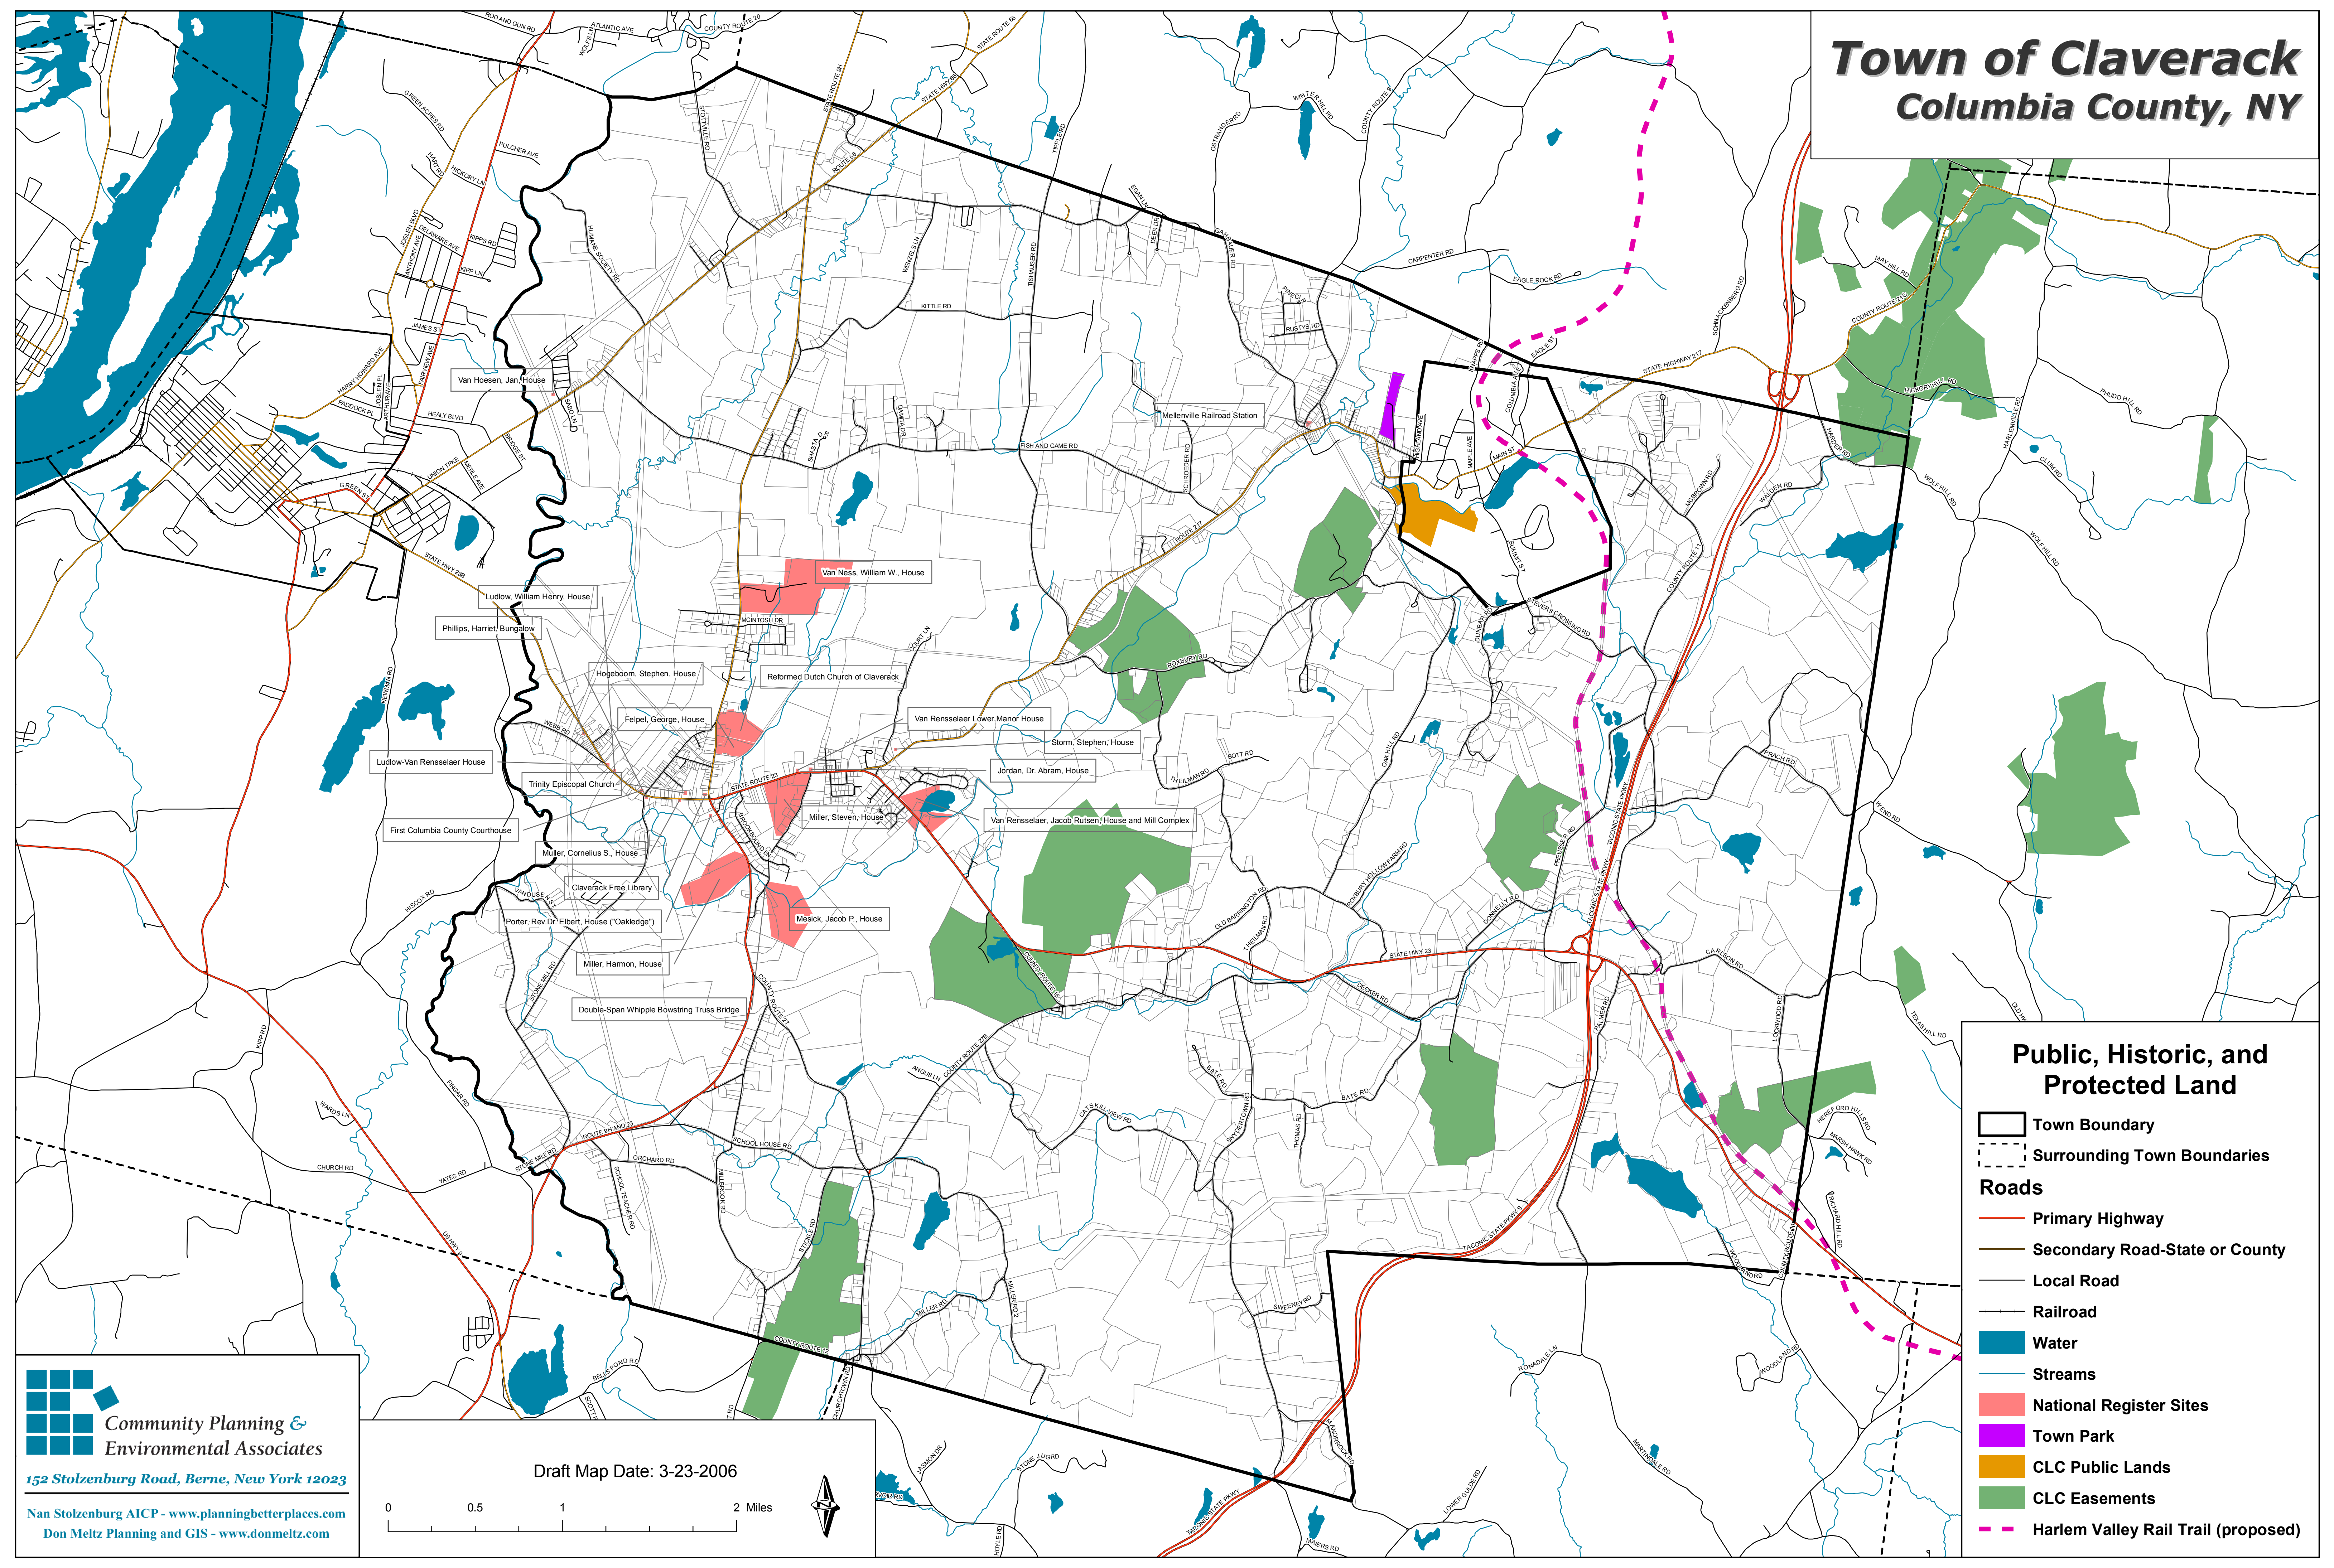

Town of Claverack Columbia County, NY

- Public, Historic, and Protected Land**
- Town Boundary
 - Surrounding Town Boundaries
 - Roads**
 - Primary Highway
 - Secondary Road-State or County
 - Local Road
 - Railroad
 - Water
 - Streams
 - National Register Sites
 - Town Park
 - CLC Public Lands
 - CLC Easements
 - Harlem Valley Rail Trail (proposed)