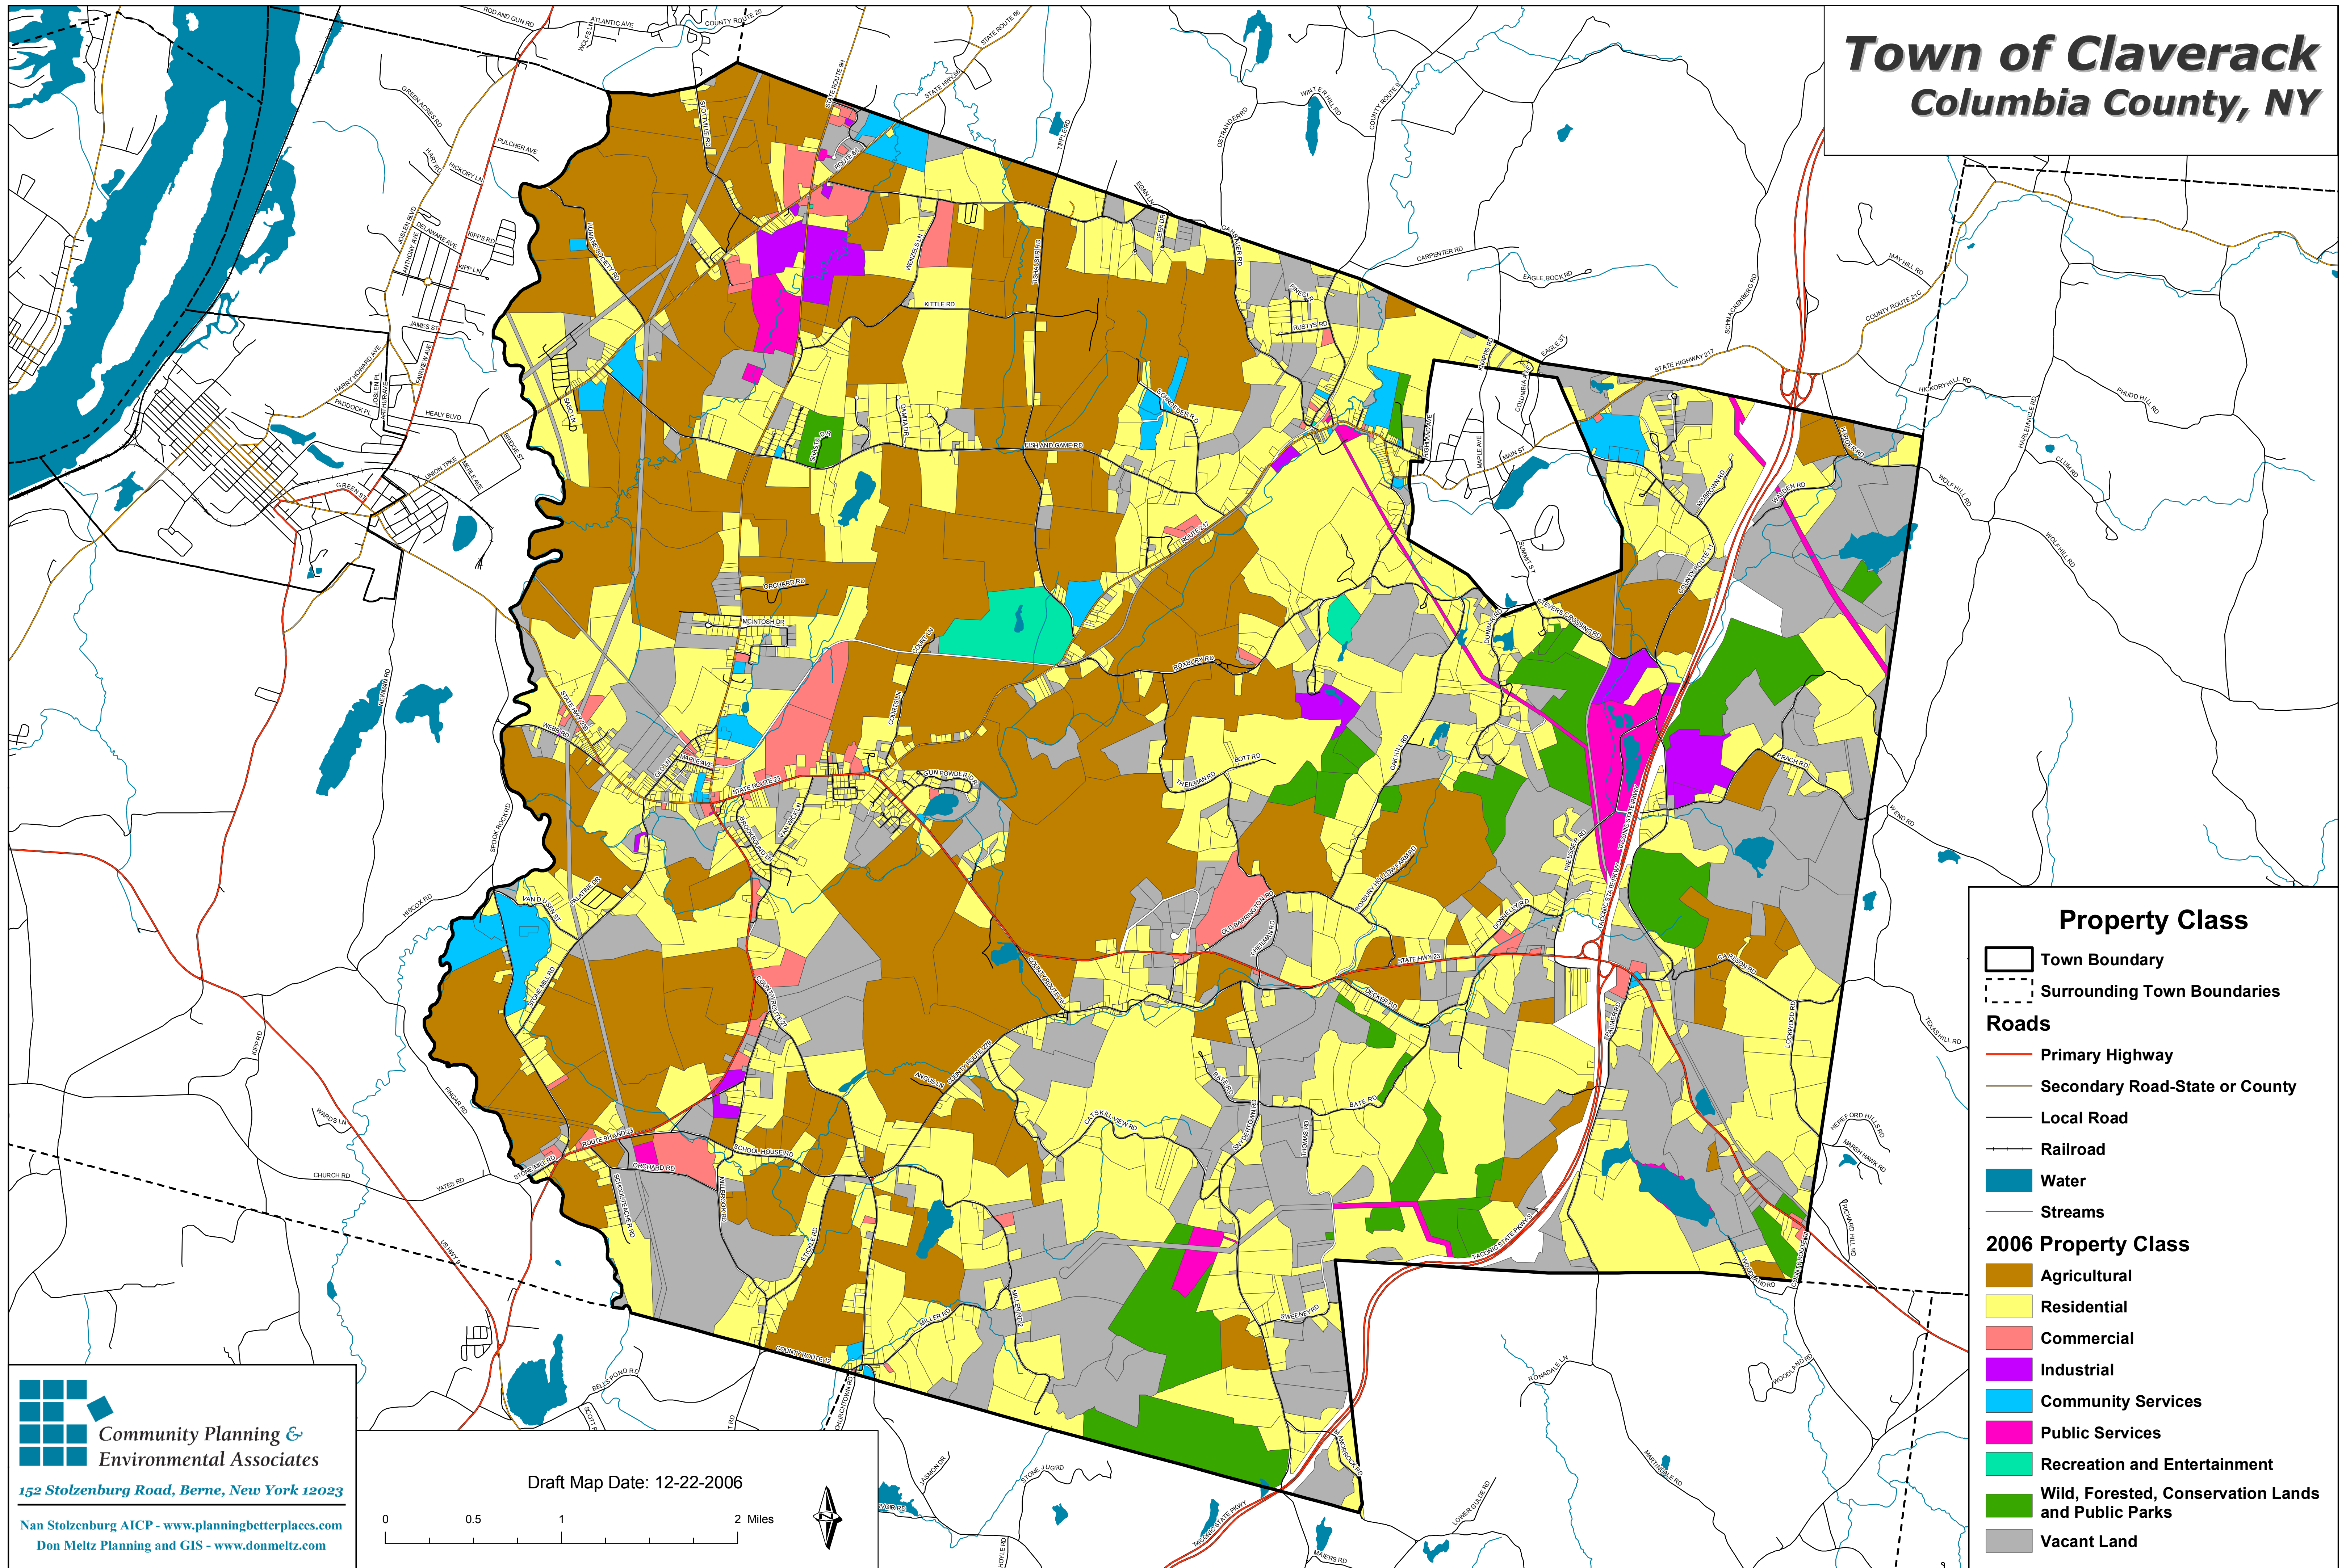

Town of Claverack Columbia County, NY

Property Class

- Town Boundary
- Surrounding Town Boundaries

Roads

- Primary Highway
- Secondary Road-State or County
- Local Road
- Railroad

Water

- Water
- Streams

2006 Property Class

- Agricultural
- Residential
- Commercial
- Industrial
- Community Services
- Public Services
- Recreation and Entertainment
- Wild, Forested, Conservation Lands and Public Parks
- Vacant Land

 **Community Planning &
Environmental Associates**
152 Stolzenburg Road, Berne, New York 12023
Nan Stolzenburg AICP - www.planningbetterplaces.com
Don Meltz Planning and GIS - www.donmeltz.com